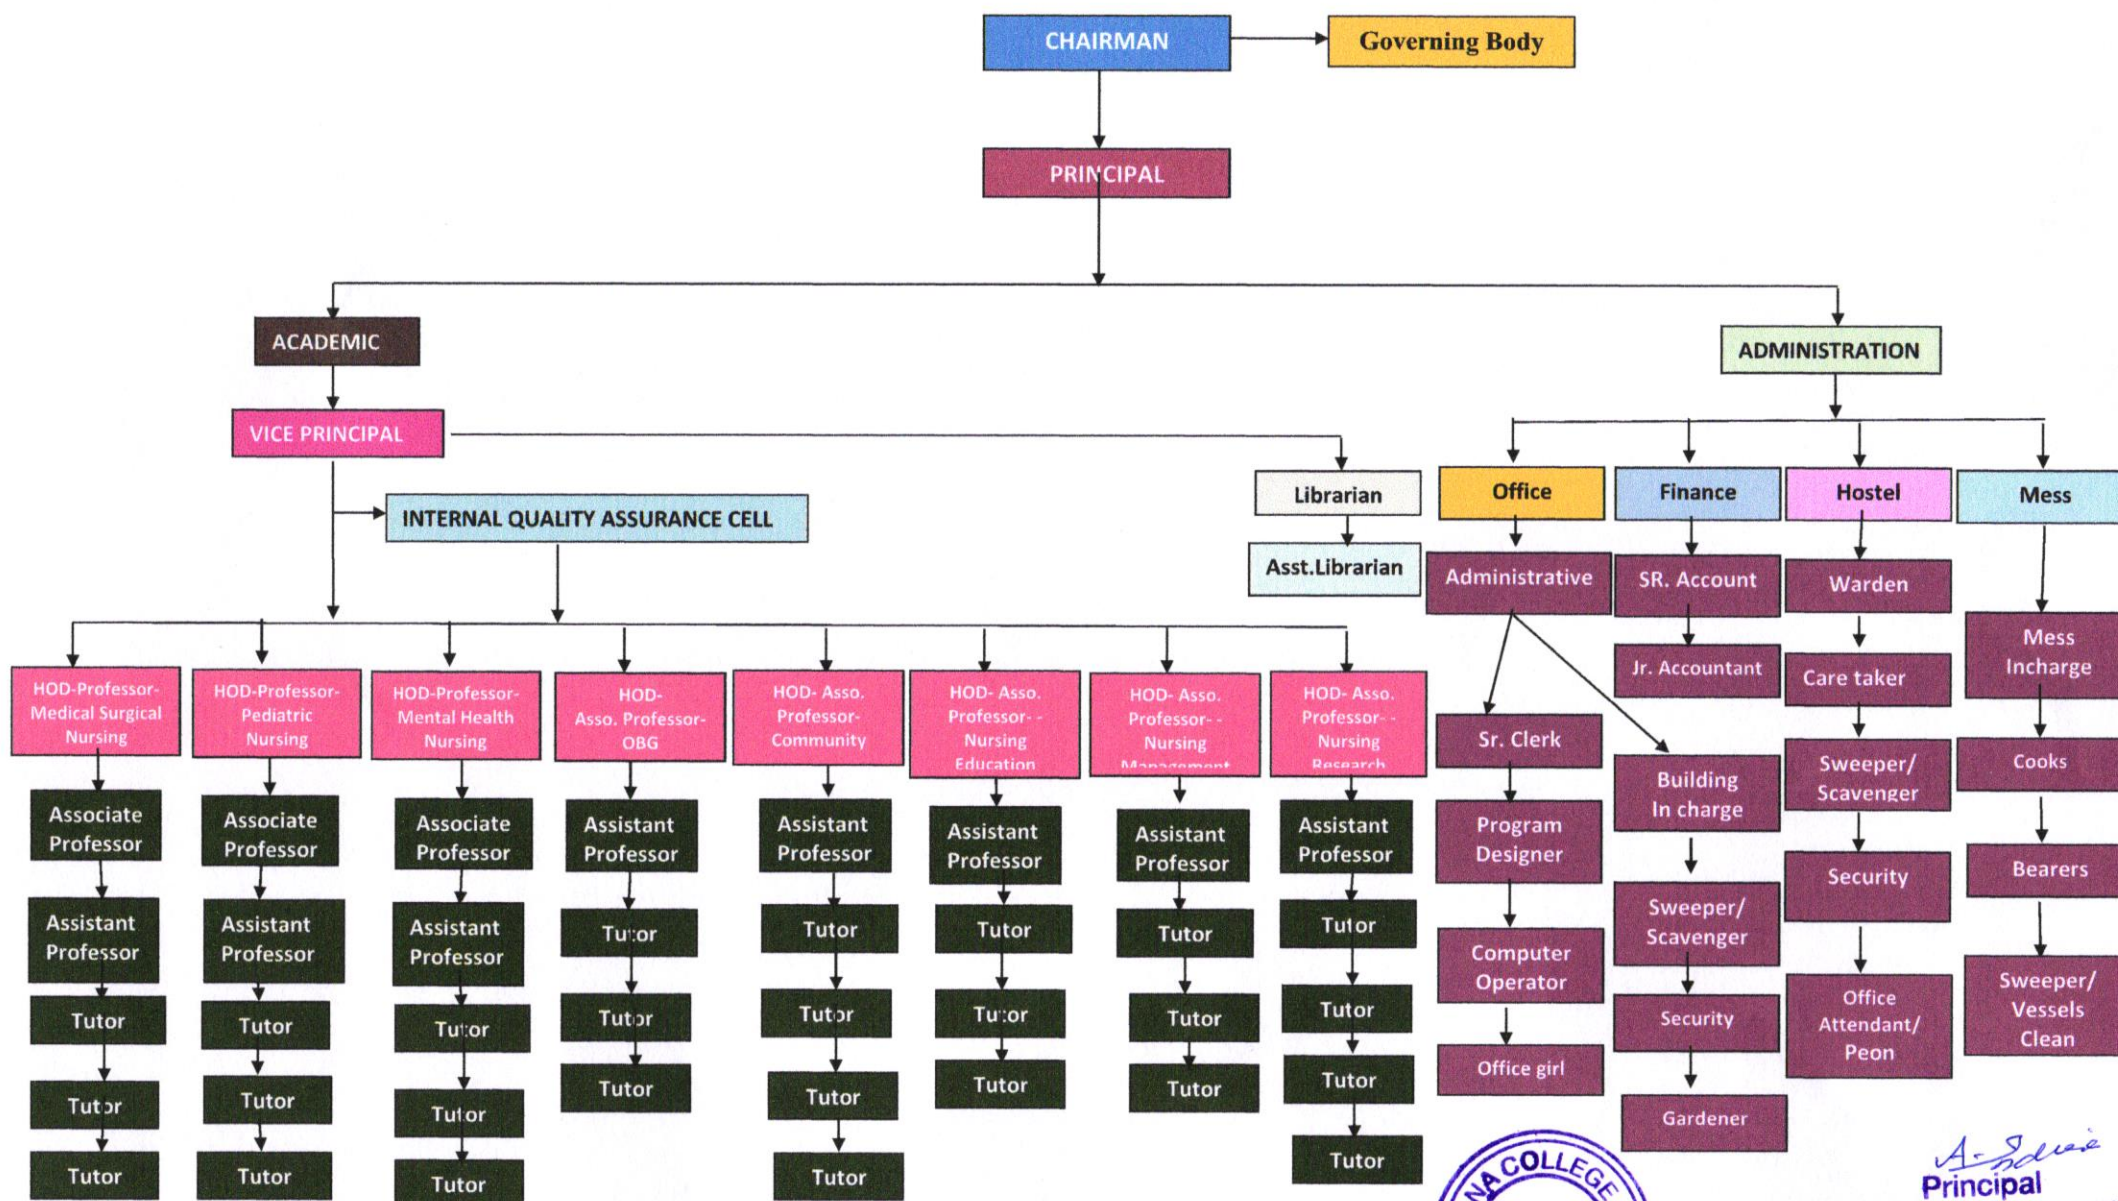

ORGANIZATION CHART OF NARAYANA COLLEGE OF NURSING, NELLORE

A. S. Reddy
 Principal
NARAYANA COLLEGE OF NURSING
 Chinthareddypalem,
 NELLORE - 524 003.